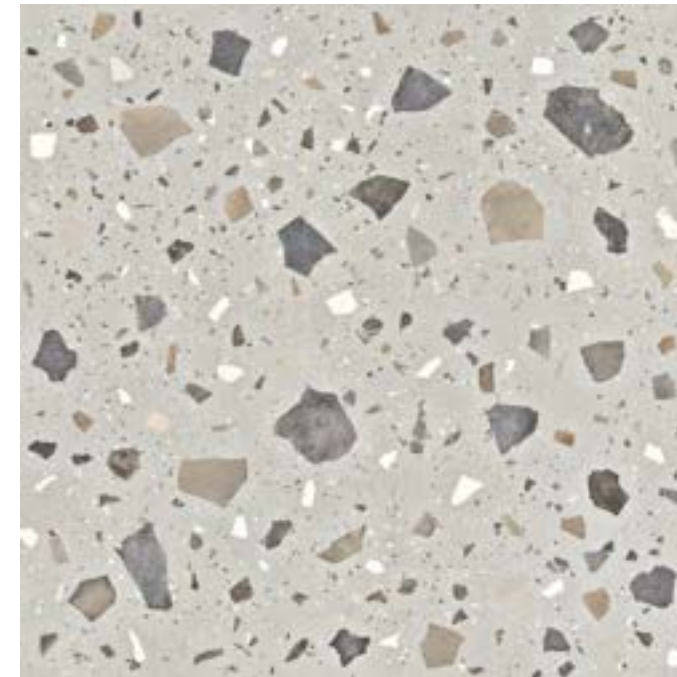

G-3284

Pebble Ivory Nat.
Mosaico 5x5
29,75 x 29,75 cm
11,71" x 11,71"

G-3558

Pebble Ivory Natural
59,55 x 59,55 cm - 23,45" x 23,45"

G-3180

Pebble Grey Natural
99,55 x 99,55 cm - 39,19" x 39,19"

G-3284

Pebble Grey Nat.
Mosaico 5x5
29,75 x 29,75 cm
11,71" x 11,71"