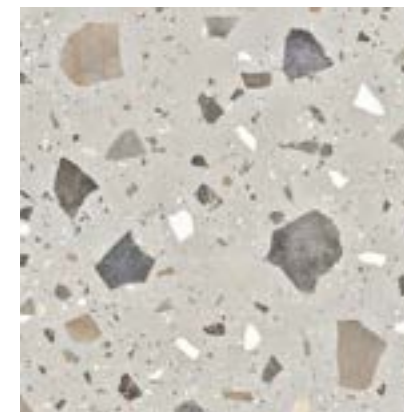

Pebble Grey Natural
59,55 x 59,55 cm - 23,45" x 23,45"

G-3180